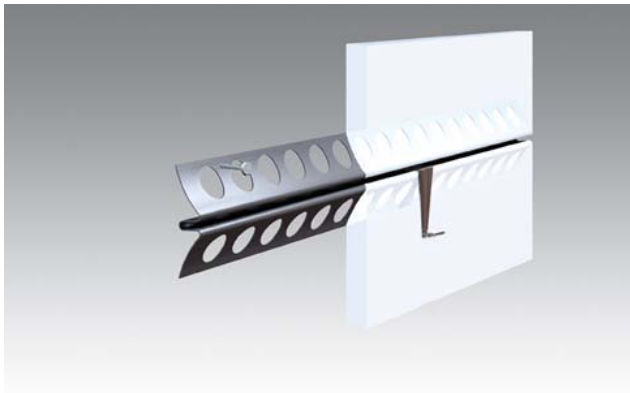

plaster rail wall mounted system

parts & pricing

plaster rail

Code	Finish	\$ per 2.5m
PR-250	Silver	\$32.00

s hooks and hangers

The hangers (nylon or stainless steel) drop through a hole in the s hook providing a nice, clean look. Hangers can be made virtually any length - prices on request. Click into and out of the plaster rail at any desired position

stainless steel

nylon

S Hook and Stainless Steel Cable

CODE	M	\$	Use hook
PRSHS15	1.5m	\$9.60	HL, LSSSH

S Hook and Nylon Cable

CODE	M	\$	Use hook
PRSHN15	1.5m	8.40	LNZ, HD, HM, SS

stainless steel loop

S Hook and Stainless Steel Loop Cable

CODE	M	\$	Use hook
PRSHL15	1.5m	\$9.60	HL, LSSSH

technical

Alu. 43 x 10mm

- ▶ The Plaster Rail is aluminium and supplied in 2.5m lengths.
- ▶ Almost invisible but very effective, this subtle rail can be completely incorporated into a plastered wall - ideal for new buildings.
- ▶ For lengths of wall greater than 2.5m, connectors are available

[Download brochure for this product](#)

adjustable hooks

Code	Description	Price
HL	Self-Locking Hook Internal Clutch	\$11.85

Code	Description	Price
LSSSH	Super Security Hook Internal Clutch	\$12.95

Code	Description	Price
HD	Heavy Duty Large knurled screw	\$4.60