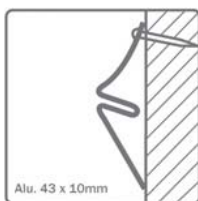

stainless steel

nylon

S Hook and Stainless Steel Cable

CODE	M	\$	Use hook
PRSHS15	1.5m	\$9.60	HL, LSSSH

S Hook and Nylon Cable

CODE	M	\$	Use hook
PRSHN15	1.5m	8.40	LNZ, HD, HM, SS

stainless steel loop

S Hook and Stainless Steel Loop Cable

CODE	M	\$	Use hook
PRSHL15	1.5m	\$9.60	HL, LSSSH

technical

Alu. 43 x 10mm

- ▶ The Plaster Rail is aluminium and supplied in 2.5m lengths.
- ▶ Almost invisible but very effective, this subtle rail can be completely incorporated into a plastered wall - ideal for new buildings.
- ▶ For lengths of wall greater than 2.5m, connectors are available